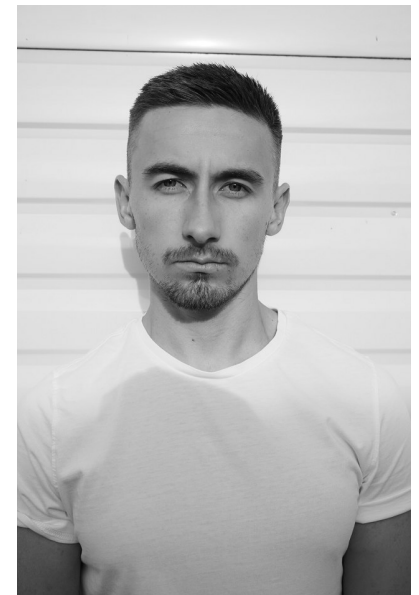

SAM E

Height 5'11" Chest 37" Waist 32" Inseam 22" Collar 16" Sleeve 20"
Suit 40"/50 Shoe 45.5 EU/11 US Hair Dark Brown Eyes Blue

160 Kemp House City Road, London, EC1V 2NX
020 3488 4143 | agency@spottedtalent.com