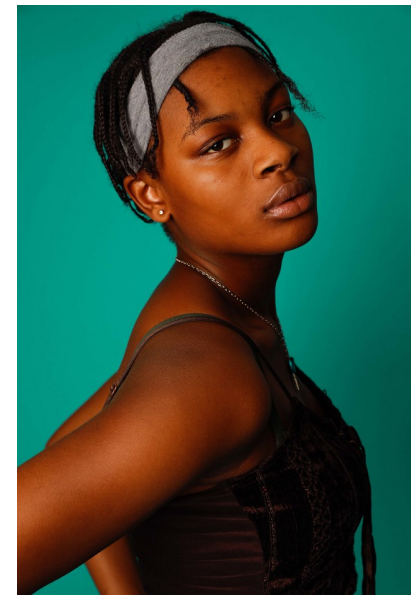

ALEXANDRA E

Height 5'7" Bust 36" Waist 27.5" Hips 35" Dress 36 EU/6 US Shoe 40
EU/9 US Hair Brown Eyes Brown Age 17

160 Kemp House City Road, London, EC1V 2NX
020 3488 4143 | agency@spottedtalent.com